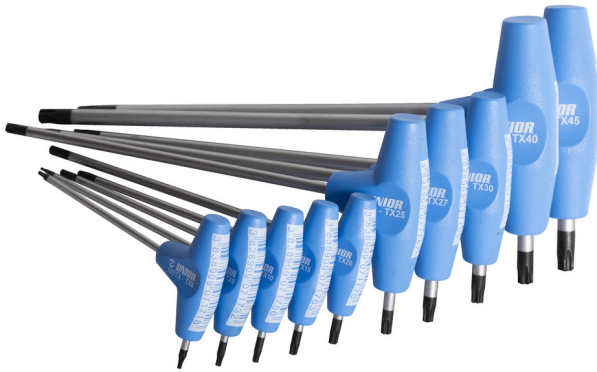

193TXCB

### 세트 구성품:

- 10x TX profile screwdriver with T-handle (article 193TX) dim. TX 6, TX 8, TX 10, TX 15, TX 20, TX 25, TX 27, TX 30, TX 40, TX 45

제품명	SKU	Article	직경	수량
→	608880	193TXCB	TX 6 - TX 45	10
TX T 핸들 렌치		193TX	TX 6, TX 8, TX 10, TX 15, TX 20, TX 25, TX 27, TX 30, TX 40, TX 45	10

\* Images of products are symbolic. All dimensions are in mm, and weight is in grams. All listed dimensions may vary in tolerance.