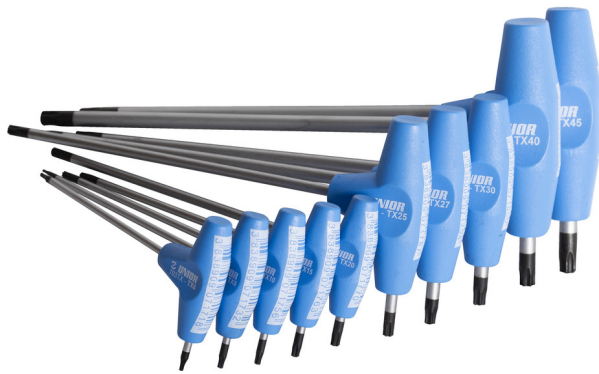

T-handle TX wrench set

193TXCB

Profiles

Product features

Set includes:

- 10x TX profile screwdriver with T-handle (article 193TX) dim. TX 6, TX 8, TX 10, TX 15, TX 20, TX 25, TX 27, TX 30, TX 40, TX 45

Product name	SKU	Article	Dimensions	Quantity
T-handle TX wrench set	608880	193TXCB	TX 6 - TX 45	10
T-handle TX wrench		193TX	TX 6, TX 8, TX 10, TX 15, TX 20, TX 25, TX 27, TX 30, TX 40, TX 45	10

* Images of products are symbolic. All dimensions are in mm, and weight is in grams. All listed dimensions may vary in tolerance.