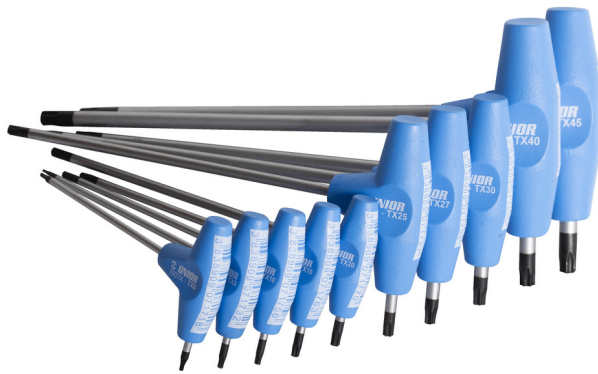

T-handle TX wrench set

193TXCB

Profiles

Product features

Set includes:

- 10x TX profile screwdriver with T-handle (article 193TX) dim. TX 6, TX 8, TX 10, TX 15, TX 20, TX 25, TX 27, TX 30, TX 40, TX 45

Product name	SKU	Article	Dimensions	Quantity
T-handle TX wrench set	608880	193TXCB	TX 6 - TX 45	10
T-handle TX wrench		193TX	TX 6, TX 8, TX 10, TX 15, TX 20, TX 25, TX 27, TX 30, TX 40, TX 45	10

* Images of products are symbolic. All dimensions are in mm, and weight in grams. All listed dimensions may vary in tolerance.