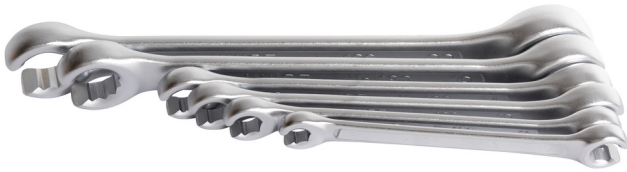

纸盒装高颈开口扳手套装

183/2CB

配置文件

产品属性

Set includes:

- 6x offset open ring wrench (article 183/2) dim. 8x10, 10x11, 11x13, 12x14, 17x19, 19x22

产品名称	SKU	文章	尺寸	数量
纸盒装高颈开口扳手套装	612985	183/2CB	8 - 22	6
高颈开口梅花扳手		183/2	8 x 10, 10 x 11, 11 x 13, 12 x 14, 17 x 19, 19 x 22	6

* Images of products are symbolic. All dimensions are in mm, and weight is in grams. All listed dimensions may vary in tolerance.