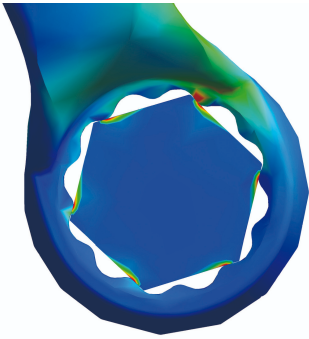

Set of combination wrenches, long type on metal stand

120/1MS

프로파일

제품 특징

세트 구성품:

- 17x long combination wrench (article 120/1) dim. 6, 7, 8, 9, 10, 11, 12, 13, 14, 15, 16, 17, 18, 19, 20, 21, 22

제품명	SKU	Article	직경	수량
Set of combination wrenches, long type on metal stand	605537	120/1MS	6 - 22	17
롱 타입 콤비네이션 렌치		120/1	6, 7, 8, 9, 10, 11, 12, 13, 14, 15, 16, 17, 18, 19, 20, 21, 22	17
롱타입 콤비네이션 렌치용 메탈 스탠드		977/2	6 - 22/17	1

* Images of products are symbolic. All dimensions are in mm, and weight in grams. All listed dimensions may vary in tolerance.

사용법 (사진)

LIFE 프로파일

안전 (사진)