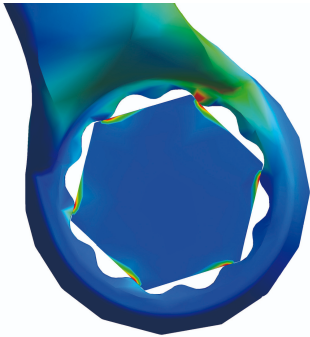

Set of combination wrenches, long type on metal stand

120/1MS

프로파일

제품 특징

세트 구성품:

- 17x long combination wrench (article 120/1) dim. 6, 7, 8, 9, 10, 11, 12, 13, 14, 15, 16, 17, 18, 19, 20, 21, 22

제품명	SKU	Article	직경	수량
Set of combination wrenches, long type on metal stand	605537	120/1MS	6 - 22	17
롱 타입 콤비네이션 렌치		120/1	6, 7, 8, 9, 10, 11, 12, 13, 14, 15, 16, 17, 18, 19, 20, 21, 22	17
롱타입 콤비네이션 렌치용 메탈 스탠드		977/2	6 - 22/17	1

* Images of products are symbolic. All dimensions are in mm, and weight is in grams. All listed dimensions may vary in tolerance.

사용법 (사진)

LIFE 프로파일

안전 (사진)