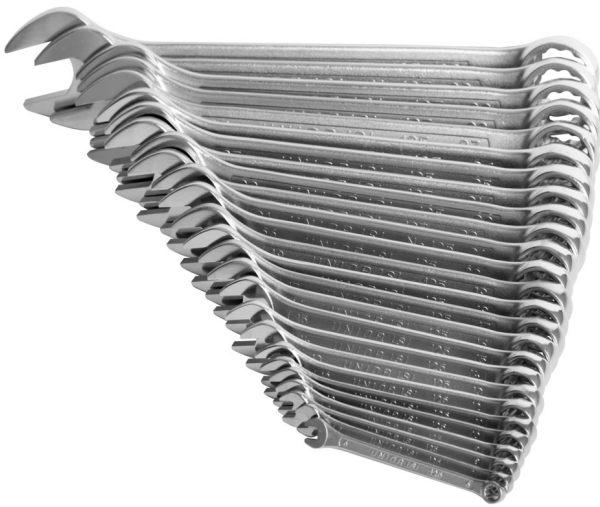

# Set of combination wrenches, short type in carton box

125/1CB

### Set includes:

- 26x short combination wrench (article 125/1) dim. 6, 7, 8, 9, 10, 11, 12, 13, 14, 15, 16, 17, 18, 19, 20, 21, 22, 23, 24, 25, 26, 27, 28, 29, 30, 32

Product name

SKU

Article

Dimensions

Quantity