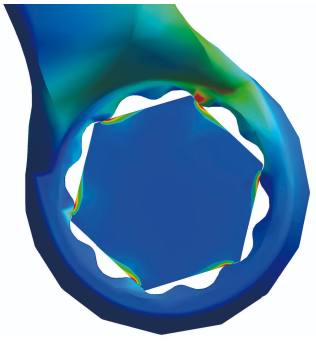

Set of combination wrenches IBEX in carton box

129/1CB

Profiles

Product features

Set includes:

- 12x combination wrench IBEX (article 129/1) dim. 8, 10, 11, 12, 13, 14, 15, 16, 17, 19, 22, 24

Product name	SKU	Article	Dimensions	Quantity
Set of combination wrenches IBEX in carton box	611776	129/1CB	8 - 24	12
Combination wrench IBEX		129/1	8, 10, 11, 12, 13, 14, 15, 16, 17, 19, 22, 24	12

* Images of products are symbolic. All dimensions are in mm, and weight in grams. All listed dimensions may vary in tolerance.

Usage (pictures)

LIFE profile