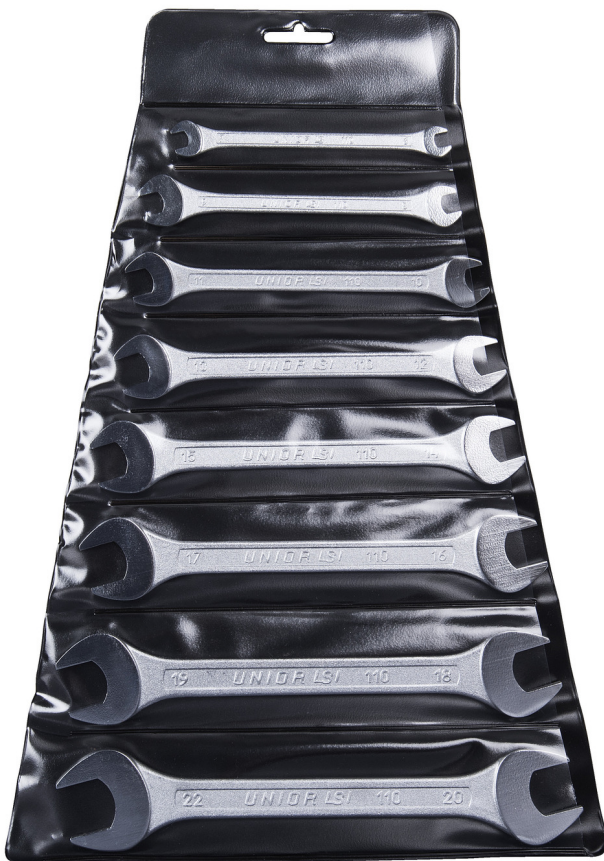

# Set of open end wrenches in plastic wallet

110/1PB

### Set includes:

- 8x open end wrench (article 110/1) dim. 6x7, 8x9, 10x11, 12x13, 14x15, 16x17, 18x19, 20x22

Product name	SKU	Article	Dimensions	Quantity
Set of open end wrenches in plastic wallet	600109	110/1PB	6 - 22	8
Open end wrench		110/1	6 x 7, 8 x 9, 10 x 11, 12 x 13, 14 x 15, 16 x 17, 18 x 19, 20 x 22	8