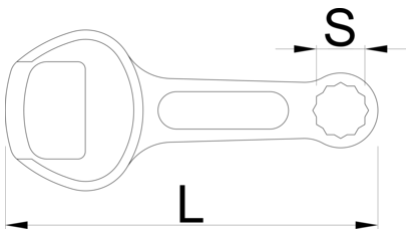

Bottle opener

45/2

프로파일

628296

13

100

43

7.5

40

* Images of products are symbolic. All dimensions are in mm, and weight is in grams. All listed dimensions may vary in tolerance.

사용법 (사진)