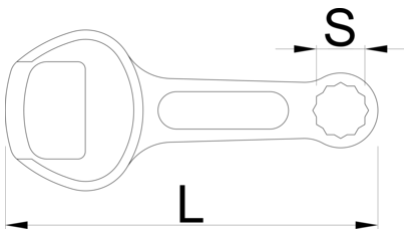

Bottle opener

45/2

프로파일

628296

13

L

100

B

43

A

7.5

40

* Images of products are symbolic. All dimensions are in mm, and weight in grams. All listed dimensions may vary in tolerance.

사용법 (사진)