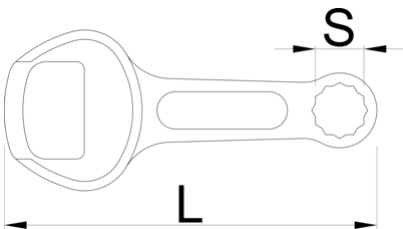

Bottle opener

45/2

프로파일

628296

13

L

100

B

43

A

7.5

40

* Images of products are symbolic. All dimensions are in mm, and weight in grams. All listed dimensions may vary in tolerance.

사용법 (사진)