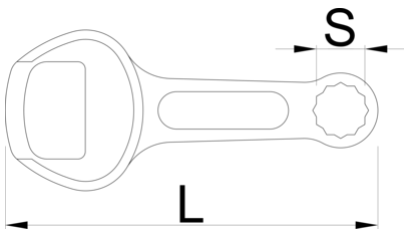

Bottle opener

45/2

Profiles

628296

13

L

100

B

43

A

7.5

40

* Images of products are symbolic. All dimensions are in mm, and weight in grams. All listed dimensions may vary in tolerance.

Usage (pictures)

603886