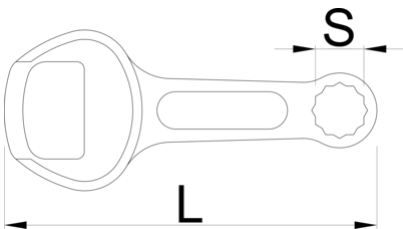

Bottle opener

45/2

Profiles

628296

13

L

100

B

43

A

7.5

40

* Images of products are symbolic. All dimensions are in mm, and weight in grams. All listed dimensions may vary in tolerance.

Usage (pictures)

603886