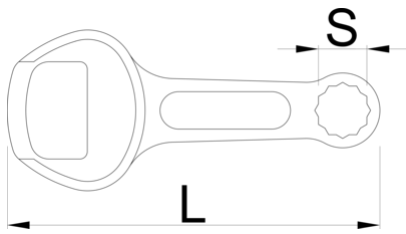

# Bottle opener

45/2

Profiles

628296

13

100

43

7.5

40

\* Images of products are symbolic. All dimensions are in mm, and weight is in grams. All listed dimensions may vary in tolerance.