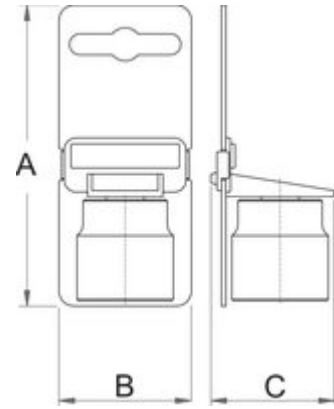

616069

211

Retail packaging

	MB	MC	MA	
616069	44	44	110	210

Transport packaging

		TB	TC	TA	
616069	4	144	57	93	885