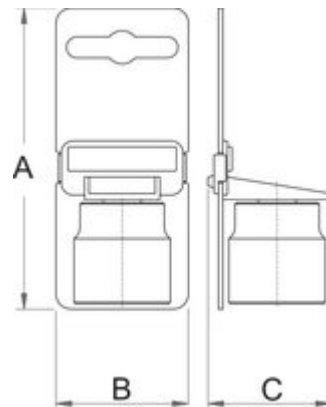

Cartridge bottom bracket tool 20 tooth

1671.1/4

Profiles

[_\(/eng/support/warranty\).](#)

Product features

- material: premium flex plus carbon steel
- For: Shimano®, ISIS®

How to use the tool:

- Use it together with the Unior 1/2" ratchet 190.1ABI

616068

112

Retail packaging

Barcode	MB	MC	MA	Icon
616068	44	43	121	155

Transport packaging

Barcode	Icon	TB	TC	TA	Icon
616068	4	144	57	93	665