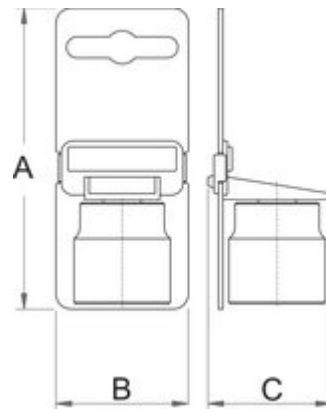

Cartridge bottom bracket tool 20 tooth

1671.1/4

Profiles

Product attributes

- material: premium flex plus carbon steel
- For: Shimano®, ISIS®

How to use the tool:

- Use it together with the Unior 1/2" ratchet 190.1ABI

Retail packaging

Barcode	MB	MC	MA	Icon
616068	44	43	121	155

Transport packaging

Barcode	Hand icon	TB	TC	TA	Icon
616068	4	144	57	93	665