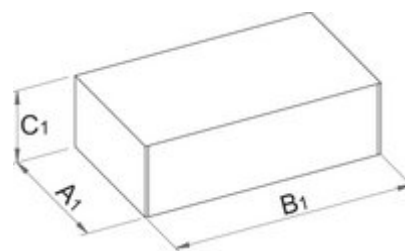

Cartridge bottom bracket tool 20 tooth

1671.1/4

Profiles

[_\(/eng/support/warranty\).](#)

Product features

- material: premium flex plus carbon steel
- For: Shimano®, ISIS®

How to use the tool:

- Use it together with the Unior 1/2" ratchet 190.1ABI

616068

112

Retail packaging

Barcode	MB	MC	MA	Icon
616068	44	43	121	155

Transport packaging

Barcode	Icon	TB	TC	TA	Icon
616068	4	144	57	93	665