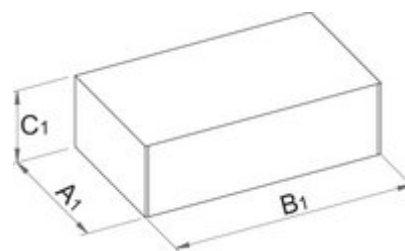

Cartridge bottom bracket tool 20 tooth

1671.1/4

Profiles

Product attributes

- material: premium flex plus carbon steel
- For: Shimano®, ISIS®

How to use the tool:

- Use it together with the Unior 1/2" ratchet 190.1ABI

Retail packaging

Barcode	MB	MC	MA	Icon
616068	44	43	121	155

Transport packaging

Barcode	Hand icon	TB	TC	TA	Icon
616068	4	144	57	93	665