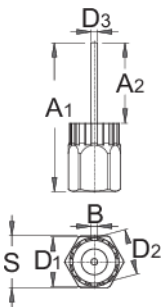

Cassette lockring with guide pin

1670.7/4

Profiles

Product features

- Cassette lockring tool with guide

Barcode	A1	A2	B	D1	D2	D3	S	Weight
616067	69,1	37,5	2,3	23,40	21,25	5	24	85

* Images of products are symbolic. All dimensions are in mm, and weight in grams. All listed dimensions may vary in tolerance.