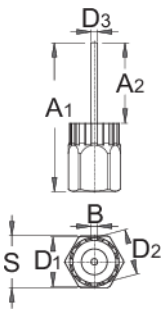

Cassette lockring with guide pin

1670.7/4

Profiles

Product features

- Cassette lockring tool with guide

Barcode	A1	A2	B	D1	D2	D3	S	Weight
616067	69,1	37,5	2,3	23,40	21,25	5	24	85

* Images of products are symbolic. All dimensions are in mm, and weight in grams. All listed dimensions may vary in tolerance.