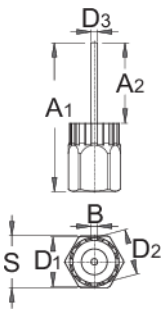

# Cassette lockring with guide pin

1670.7/4

## Product features

- Cassette lockring tool with guide

Barcode	A1	A2	B	D1	D2	D3	S	Weight
616067	69,1	37,5	2,3	23,40	21,25	5	24	85

\* Images of products are symbolic. All dimensions are in mm, and weight in grams. All listed dimensions may vary in tolerance.