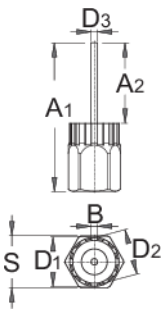

Cassette lockring with guide pin

1670.7/4

Profiles

Product features

- Cassette lockring tool with guide

Barcode	A1	A2	B	D1	D2	D3	S	Weight
616067	69,1	37,5	2,3	23,40	21,25	5	24	85

* Images of products are symbolic. All dimensions are in mm, and weight is in grams. All listed dimensions may vary in tolerance.