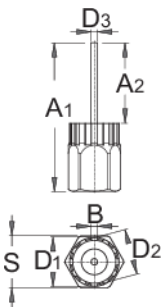

# Cassette lockring with guide pin

1670.7/4

## Product features

- Cassette lockring tool with guide

Barcode	A1	A2	B	D1	D2	D3	S	Weight
616067	69,1	37,5	2,3	23,40	21,25	5	24	85

\* Images of products are symbolic. All dimensions are in mm, and weight in grams. All listed dimensions may vary in tolerance.