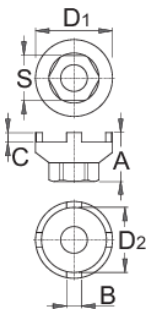

# Freewheel remover for BMX<sup>®</sup>

1670.6/4

## Product features

- Freewheel BMX<sup>®</sup>

	A	B	C	D1	D2	S	
616066	25,4	7,8	5,0	40,9	35	24	84

\* Images of products are symbolic. All dimensions are in mm, and weight in grams. All listed dimensions may vary in tolerance.