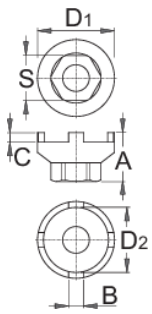

# Freewheel remover for BMX<sup>®</sup>

1670.6/4

## Product features

- Freewheel BMX<sup>®</sup>

	A	B	C	D1	D2	S	
616066	25,4	7,8	5,0	40,9	35	24	84

\* Images of products are symbolic. All dimensions are in mm, and weight in grams. All listed dimensions may vary in tolerance.