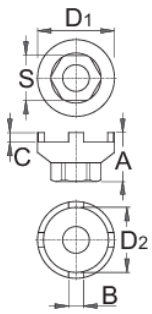

# Freewheel remover for BMX<sup>®</sup>

1670.6/4

## Product features

- Freewheel BMX<sup>®</sup>

	A	B	C	D1	D2	S	
616066	25,4	7,8	5,0	40,9	35	24	84

\* Images of products are symbolic. All dimensions are in mm, and weight is in grams. All listed dimensions may vary in tolerance.