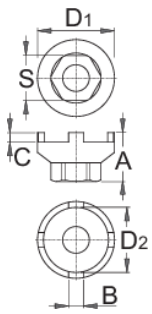

用于BMX[®]飞轮移除

1670.6/4

配置文件

产品属性

- BMX[®]飞轮

	A	B	C	D1	D2	S	
616066	25,4	7,8	5,0	40,9	35	24	84

* Images of products are symbolic. All dimensions are in mm, and weight in grams. All listed dimensions may vary in tolerance.