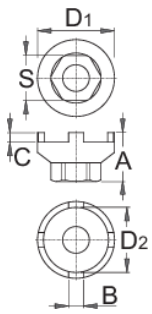

Freewheel remover for BMX[®]

1670.6/4

Profiles

Product features

- Freewheel BMX[®]

	A	B	C	D1	D2	S	
616066	25,4	7,8	5,0	40,9	35	24	84

* Images of products are symbolic. All dimensions are in mm, and weight in grams. All listed dimensions may vary in tolerance.