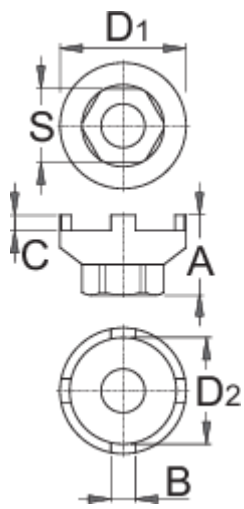

# Freewheel remover for BMX<sup>®</sup>

1670.6/4

## Product features

- Freewheel BMX<sup>®</sup>

616066	A	B	C	D1	D2	S	
616066	25,4	7,8	5,0	40,9	35	24	84