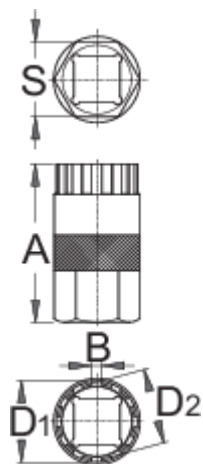

Cassette lockring tool

1670.5/4

Profielen

[./be/support/warranty](http://be.support.warranty)

Product attributen

- Shimano®, SRAM®, Sun Tour®, Chris King® and Sun Race® and others.

How to use the tool:

- Use the freewheel remover together with the Unior 1/2" ratchet 190.1ABI

616065

A

45,4

B

2,1

D1

23,40

D2

21,20

S

21

66

Retail verpakking

Barcode	MB	MC	MA	Icon
616065	44	43	112	65

Transport verpakking

Barcode	Hand icon	TB	TC	TA	Icon
616065	4	144	57	93	305