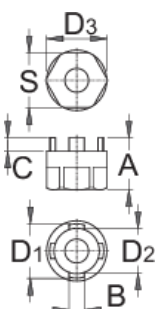

프리휠 리무버 Suntour[®]

1670.3/4

프로파일

제품 특징

- For: Suntour[®]

**A****B****C****D1****D2****D3****S**

616064

23

6,8

5,4

23,9

19,9

26,7

24

42

* Images of products are symbolic. All dimensions are in mm, and weight in grams. All listed dimensions may vary in tolerance.