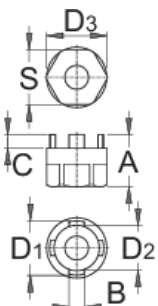

프리휠 리무버 Suntour[®]

1670.3/4

프로파일

제품 특징

- For: Suntour[®]

**A****B****C****D1****D2****D3****S**

616064

23

6,8

5,4

23,9

19,9

26,7

24

42

* Images of products are symbolic. All dimensions are in mm, and weight is in grams. All listed dimensions may vary in tolerance.