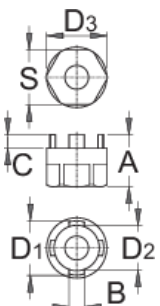

프리휠 리무버 Suntour[®]

1670.3/4

프로파일

제품 특징

- For: Suntour[®]

**A****B****C****D1****D2****D3****S**

616064

23

6,8

5,4

23,9

19,9

26,7

24

42

* Images of products are symbolic. All dimensions are in mm, and weight in grams. All listed dimensions may vary in tolerance.