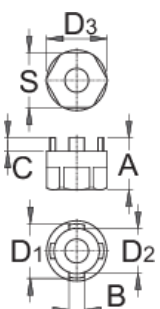

Freewheel remover Suntour[®]

1670.3/4

Profiles

Product features

- For: Suntour[®]

**A****B****C****D1****D2****D3****S**

616064

23

6,8

5,4

23,9

19,9

26,7

24

42

* Images of products are symbolic. All dimensions are in mm, and weight in grams. All listed dimensions may vary in tolerance.