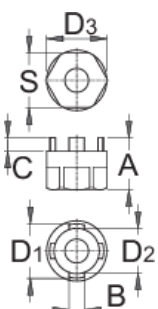

Freewheel remover Suntour[®]

1670.3/4

Profiles

Product features

- For: Suntour[®]

A

B

C

D1

D2

D3

S

616064

23

6,8

5,4

23,9

19,9

26,7

24

42

* Images of products are symbolic. All dimensions are in mm, and weight in grams. All listed dimensions may vary in tolerance.