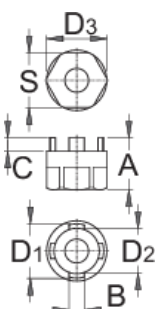

Freewheel remover Suntour[®]

1670.3/4

Profiles

Product features

- For: Suntour[®]

**A****B****C****D1****D2****D3****S**

616064

23

6,8

5,4

23,9

19,9

26,7

24

42

* Images of products are symbolic. All dimensions are in mm, and weight in grams. All listed dimensions may vary in tolerance.