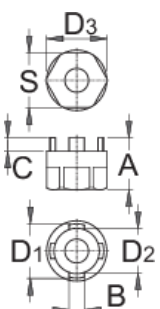

Freewheel remover Suntour[®]

1670.3/4

Profiles

Product features

- For: Suntour[®]

**A****B****C****D1****D2****D3****S**

616064

23

6,8

5,4

23,9

19,9

26,7

24

42

* Images of products are symbolic. All dimensions are in mm, and weight is in grams. All listed dimensions may vary in tolerance.