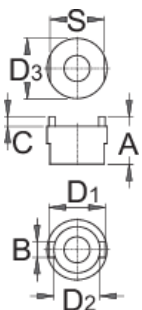

Freewheel remover Suntour[®]

1670.2/4

Profiles

Product features

- For: Suntour[®]

A

B

C

D1

D2

D3

S

616063

19,9

6,5

3,9

23,9

19,6

25,5

23

37

* Images of products are symbolic. All dimensions are in mm, and weight in grams. All listed dimensions may vary in tolerance.