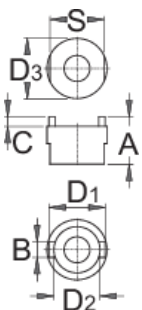

Freewheel remover Suntour[®]

1670.2/4

Profiles

Product features

- For: Suntour[®]

A

B

C

D1

D2

D3

S

616063

19,9

6,5

3,9

23,9

19,6

25,5

23

37

* Images of products are symbolic. All dimensions are in mm, and weight is in grams. All listed dimensions may vary in tolerance.