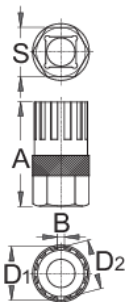

## Profiles

## How to use the tool:

- Use the freewheel remover together with the Unior 1/2" ratchet 190.1ABI

	A	B	D1	D2	S	
616062	44,7	3,0	22,72	21,24	21	57

\* Images of products are symbolic. All dimensions are in mm, and weight in grams. All listed dimensions may vary in tolerance.