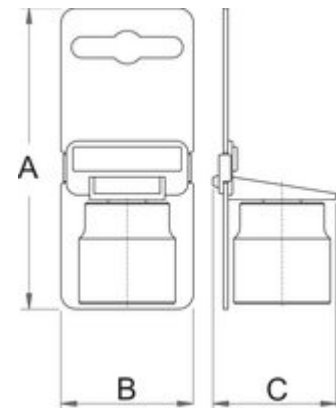

## How to use the tool:

- Use the freewheel remover together with the Unior 1/2" ratchet 190.1ABI

616062	A	B	D1	D2	S	
616062	44,7	3,0	22,72	21,24	21	57