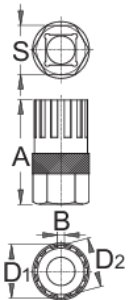

Freewheel removal tool

1670.1/4

Profiles

Product features

- For: Shimano®, SRAM® and Sachs Aris®, Sun Race®

How to use the tool:

- Use the freewheel remover together with the Unior 1/2" ratchet 190.1ABI

	A	B	D1	D2	S	
616062	44,7	3,0	22,72	21,24	21	57

* Images of products are symbolic. All dimensions are in mm, and weight in grams. All listed dimensions may vary in tolerance.