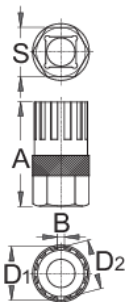

Freewheel removal tool

1670.1/4

Profiles

Product features

- For: Shimano®, SRAM® and Sachs Aris®, Sun Race®

How to use the tool:

- Use the freewheel remover together with the Unior 1/2" ratchet 190.1ABI

	A	B	D1	D2	S	
616062	44,7	3,0	22,72	21,24	21	57

* Images of products are symbolic. All dimensions are in mm, and weight in grams. All listed dimensions may vary in tolerance.