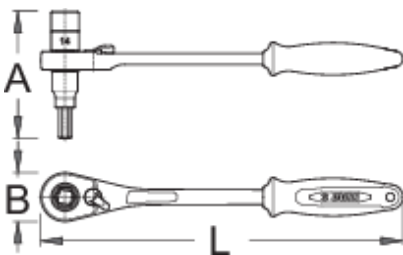

Ratchet wrench

1621/1ABI

Profiles

Product features

- material: premium flex plus carbon steel
- 75 - teeth
- ergonomic heavy duty double component handle

616288

14

8

260

91

35

381

* Images of products are symbolic. All dimensions are in mm, and weight in grams. All listed dimensions may vary in tolerance.

Usage (pictures)