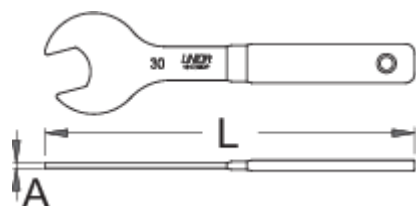

# Cone wrench, single sided

1617/2DP

## Usage

## Product features

- material: premium flex plus carbon steel
- surface finish: chrome plated according to ISO 1456:2009
- double plastic dipped handles
- The design and dimensions of our tools always adapt to new standards and bicycle models. The single sided cone wrench has a remarkable toughness, hardness, durability and tight fit. The ergonomic shape ensures good functionality. The cone wrench sits perfectly in the hand which makes the work fast and comfortable.