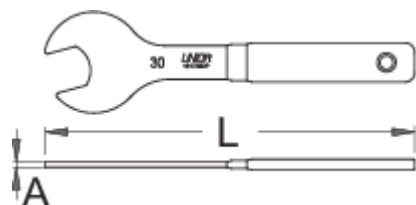

Cone wrench, single sided

1617/2DP

Usage

Profiles

[./ar/support/warranty.](#)

Product features

- material: premium flex plus carbon steel
- surface finish: chrome plated according to ISO 1456:2009
- double plastic dipped handles
- The design and dimensions of our tools always adapt to new standards and bicycle models. The single sided cone wrench has a remarkable toughness, hardness, durability and tight fit. The ergonomic shape ensures good functionality. The cone wrench sits perfectly in the hand which makes the work fast and comfortable.

		L	A	
615518	13	200	2	100
615519	14	200	2	82
615520	15	200	2	84

		L	A	
615521	16	200	2	89
615522	17	200	2	97
615523	18	200	2	89
615524	19	200	2	95
615525	20	200	2	94
617840	22	220	3	134
621918	23	220	3	125
617841	24	220	3	130
628164	26	240	3	164
619554	27	240	3	160
624134	28	240	3	154
615367	30	240	3	293
615368	32	275	4	286
615369	34	275	4	289
615370	36	275	4	279
615371	40	275	4	275
615456	42	275	4	277
615457	44	275	4	270