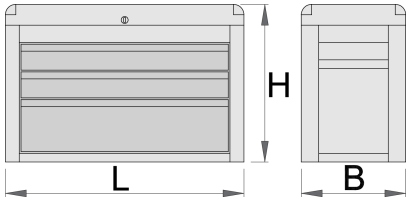

툴 체스트 유로 스타일 - 3칸

938/3V

프로파일

제품 특징

- material: premium PLUS sheet metal
- central locking system with a lock and folding key
- 폼 키링이 포함된 키가 있는 잠금 장치
- cover with lock, when the cover is closed the drawers will be locked
- drawers with ball-bearing slides

- the synthetic covering protects drawers and tools from damage
- coated with eco colour of Qualicoat quality standard
- 3 drawers (2 x L 563 x W 365 x H 70, 1 x L 563 x W 400 x H 150)
- maximum capacity of each drawer: 30kg

	L	B	H	
615179	695	435	455	25830

* Images of products are symbolic. All dimensions are in mm, and weight in grams. All listed dimensions may vary in tolerance.

스페어 파트

Lock with keys

Ball-bearing slide, set of 1 pair