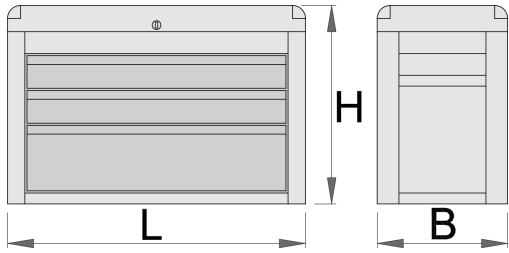

Tool chest Eurostyle - 3 compartments

938/3V

Profielen

[./\(be/support/warranty\)](https://be/support/warranty).

Product attributen

- material: premium PLUS sheet metal
- central locking system with a lock and folding key
- lock with key included also foam keyring
- cover with lock, when the cover is closed the drawers will be locked
- drawers with ball-bearing slides
- the synthetic covering protects drawers and tools from damage
- coated with eco colour of Qualicoat quality standard

- 3 drawers (2 x L 563 x W 365 x H 70, 1 x L 563 x W 400 x H 150)
- maximum capacity of each drawer: 30kg

Barcode	L	B	H	Icon	Quantity
615179	695	435	455		1

Retail verpakking

Barcode	MA	MB	MC	Icon	Quantity
615179	770	510	525		25830