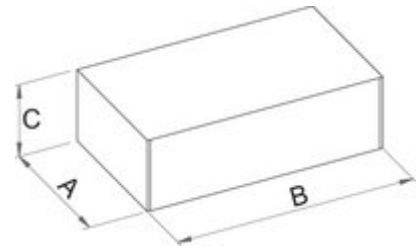

Tool chest Eurostyle - 3 compartments

938/3V

Profielen

[./\(be/support/warranty\)](https://be/support/warranty).

Product attributen

- material: premium PLUS sheet metal
- central locking system with a lock and folding key
- lock with key included also foam keyring
- cover with lock, when the cover is closed the drawers will be locked
- drawers with ball-bearing slides
- the synthetic covering protects drawers and tools from damage
- coated with eco colour of Qualicoat quality standard

- 3 drawers (2 x L 563 x W 365 x H 70, 1 x L 563 x W 400 x H 150)
- maximum capacity of each drawer: 30kg

Barcode	L	B	H	Icon	Quantity
615179	695	435	455		1

Retail verpakking

Barcode	MA	MB	MC	Icon	Quantity
615179	770	510	525		25830

Transport verpakking

Barcode	Icon	TA	TB	TC	Icon	Quantity
615179						1

Onderdelen

Lock with keys

Ball-bearing slide, set of 1 pair