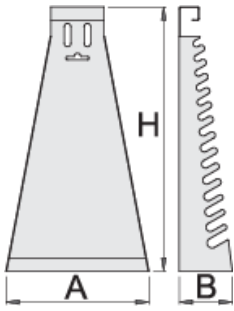

콤비네이션 렌치용 메탈 스탠드, 슷타입

977/6

프로파일

제품 특징

- material: premium sheet metal

- coated with eco colour of Qualicoat quality standard

		L	B	H	
607387	6 - 32/26	205	65	730	890

* Images of products are symbolic. All dimensions are in mm, and weight in grams. All listed dimensions may vary in tolerance.