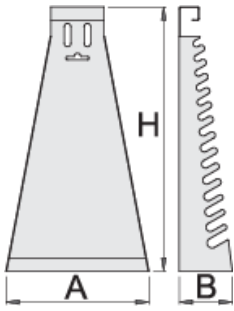

# 콤비네이션 렌치용 메탈 스탠드, 슷타입

977/6

프로파일

---

제품 특징

- material: premium sheet metal

- coated with eco colour of Qualicoat quality standard

		L	B	H	
607387	6 - 32/26	205	65	730	890

\* Images of products are symbolic. All dimensions are in mm, and weight in grams. All listed dimensions may vary in tolerance.