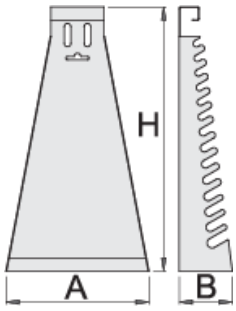

组合扳手金属架，短柄

977/6

配置文件

产品属性

- 材料:金属板材

- 环保无铅锡涂层

		L	B	H	
607387	6 - 32/26	205	65	730	890

* Images of products are symbolic. All dimensions are in mm, and weight in grams. All listed dimensions may vary in tolerance.