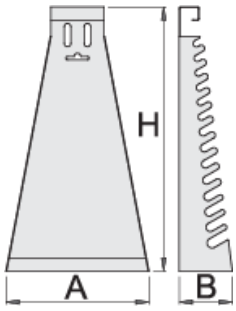

# 组合扳手金属架，短柄

977/6

配置文件

---

产品属性

- 材料:金属板材

- 环保无铅锡涂层

		L	B	H	
607387	6 - 32/26	205	65	730	890

\* Images of products are symbolic. All dimensions are in mm, and weight in grams. All listed dimensions may vary in tolerance.