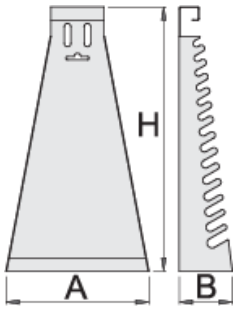

组合扳手金属架，长柄

977/5

配置文件

产品属性

- 材料:金属板材

- 环保无铅锡涂层

		L	B	H	
607386	6 - 32/26	305	65	730	890

* Images of products are symbolic. All dimensions are in mm, and weight in grams. All listed dimensions may vary in tolerance.