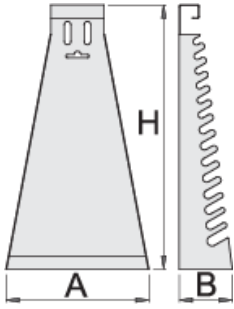

# Metal stand for combination wrenches, long type

977/5

Profiles

---

Product features

- material: premium sheet metal
- coated with eco colour of Qualicoat quality standard

		<b>L</b>	<b>B</b>	<b>H</b>	
607386	6 - 32/26	305	65	730	890

\* Images of products are symbolic. All dimensions are in mm, and weight in grams. All listed dimensions may vary in tolerance.