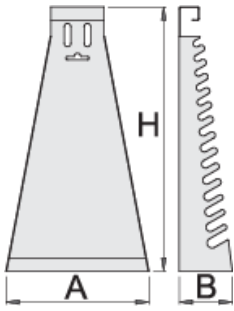

# 오프셋 링 렌치용 메탈 스탠드

977/4

프로파일

---

제품 특징

- material: premium sheet metal

- coated with eco colour of Qualicoat quality standard

		L	B	H	
605163	6 - 32/12	220	80	410	890

\* Images of products are symbolic. All dimensions are in mm, and weight in grams. All listed dimensions may vary in tolerance.