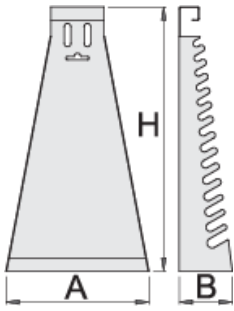

오프셋 링 렌치용 메탈 스탠드

977/4

프로파일

제품 특징

- material: premium sheet metal

- coated with eco colour of Qualicoat quality standard

		L	B	H	
605163	6 - 32/12	220	80	410	890

* Images of products are symbolic. All dimensions are in mm, and weight in grams. All listed dimensions may vary in tolerance.