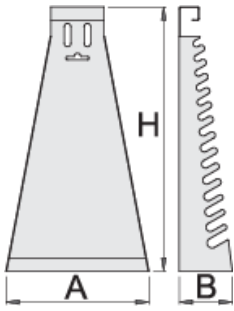

# 梅花扳手金属架

977/4

配置文件

---

产品属性

- 材料:金属板材

- 环保无铅锡涂层

		L	B	H	
605163	6 - 32/12	220	80	410	890

\* Images of products are symbolic. All dimensions are in mm, and weight in grams. All listed dimensions may vary in tolerance.