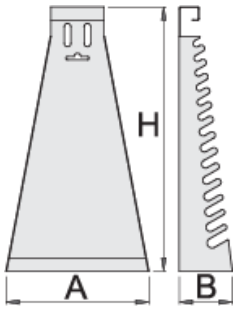

梅花扳手金属架

977/4

配置文件

产品属性

- 材料:金属板材

- 环保无铅锡涂层

		L	B	H	
605163	6 - 32/12	220	80	410	890

* Images of products are symbolic. All dimensions are in mm, and weight in grams. All listed dimensions may vary in tolerance.