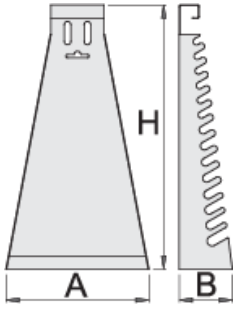

梅花扳手金属架

Hidden

977/4

配置文件

产品属性

- 材料:金属板材
- 环保无铅镉涂层

		L	B	H	
605163	6 - 32/12	220	80	410	890

* Images of products are symbolic. All dimensions are in mm, and weight in grams. All listed dimensions may vary in tolerance.