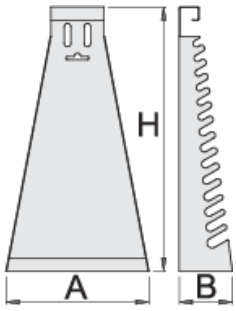

# 组合扳手金属架 - 短柄

977/3

配置文件

---

产品属性

- 材料:金属板材

- 环保无铅锡涂层

		L	B	H	
605162	6 - 22/17	115	60	420	790

\* Images of products are symbolic. All dimensions are in mm, and weight in grams. All listed dimensions may vary in tolerance.