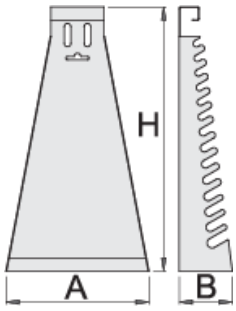

组合扳手金属架 - 短柄

977/3

配置文件

产品属性

- 材料:金属板材

- 环保无铅锡涂层

		L	B	H	
605162	6 - 22/17	115	60	420	790

* Images of products are symbolic. All dimensions are in mm, and weight in grams. All listed dimensions may vary in tolerance.