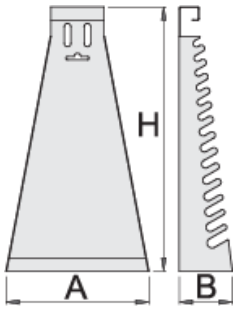

롱타입 콤비네이션 렌치용 메탈 스탠드

977/2

프로파일

제품 특징

- material: premium sheet metal

- coated with eco colour of Qualicoat quality standard

		L	B	H	
605161	6 - 22/17	215	55	420	590

* Images of products are symbolic. All dimensions are in mm, and weight is in grams. All listed dimensions may vary in tolerance.