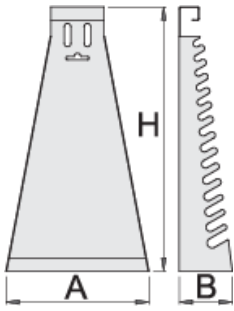

# 롱타입 콤비네이션 렌치용 메탈 스탠드

977/2

프로파일

---

제품 특징

- material: premium sheet metal

- coated with eco colour of Qualicoat quality standard

		L	B	H	
605161	6 - 22/17	215	55	420	590

\* Images of products are symbolic. All dimensions are in mm, and weight in grams. All listed dimensions may vary in tolerance.