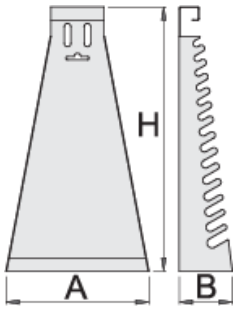

롱타입 콤비네이션 렌치용 메탈 스탠드

977/2

프로파일

제품 특징

- material: premium sheet metal

- coated with eco colour of Qualicoat quality standard

		L	B	H	
605161	6 - 22/17	215	55	420	590

* Images of products are symbolic. All dimensions are in mm, and weight in grams. All listed dimensions may vary in tolerance.