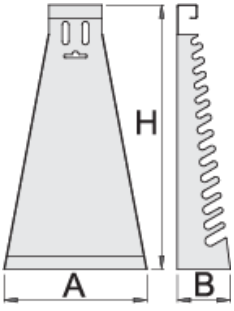

组合扳手金属架 - 长柄

977/2

配置文件

产品属性

- 材料:金属板材

- 环保无铅锡涂层

		L	B	H	
605161	6 - 22/17	215	55	420	590

* Images of products are symbolic. All dimensions are in mm, and weight in grams. All listed dimensions may vary in tolerance.