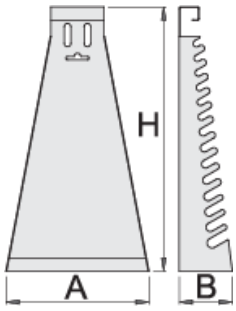

# 组合扳手金属架 - 长柄

977/2

配置文件

---

产品属性

- 材料:金属板材

- 环保无铅锡涂层

		L	B	H	
605161	6 - 22/17	215	55	420	590

\* Images of products are symbolic. All dimensions are in mm, and weight in grams. All listed dimensions may vary in tolerance.