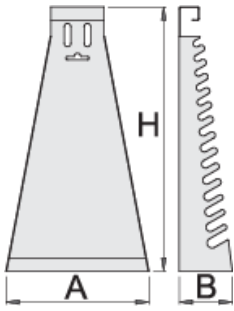

오픈엔드 렌치용 메탈 스탠드

977/1

프로파일

제품 특징

- material: premium sheet metal

- coated with eco colour of Qualicoat quality standard

		L	B	H	
605160	6 - 32/12	180	50	330	420

* Images of products are symbolic. All dimensions are in mm, and weight in grams. All listed dimensions may vary in tolerance.