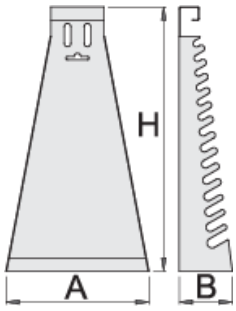

# 오픈엔드 렌치용 메탈 스탠드

977/1

프로파일

---

제품 특징

- material: premium sheet metal

- coated with eco colour of Qualicoat quality standard

		L	B	H	
605160	6 - 32/12	180	50	330	420

\* Images of products are symbolic. All dimensions are in mm, and weight is in grams. All listed dimensions may vary in tolerance.