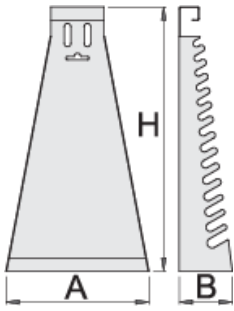

Metal stand for open end wrenches

977/1

Profiles

Product features

- material: premium sheet metal

- coated with eco colour of Qualicoat quality standard

|  |  | L | B | H |  |
|--|---|-----|----|-----|---|
| 605160 | 6 - 32/12 | 180 | 50 | 330 | 420 |

* Images of products are symbolic. All dimensions are in mm, and weight in grams. All listed dimensions may vary in tolerance.