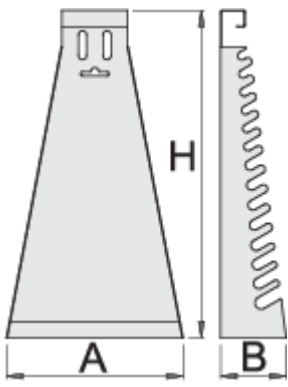

## Product features

- material: premium sheet metal
- coated with eco colour of Qualicoat quality standard

Barcode	Part Number	L	B	H	Weight
---------	-------------	---	---	---	--------

605160

6 - 32/12

180