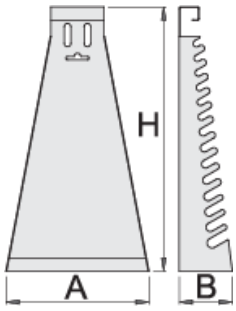

开口扳手金属架

977/1

配置文件

产品属性

- 材料:金属板材

- 环保无铅锡涂层

					
605160	6 - 32/12	180	50	330	420

* Images of products are symbolic. All dimensions are in mm, and weight in grams. All listed dimensions may vary in tolerance.