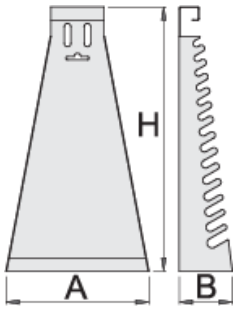

# 开口扳手金属架

977/1

配置文件

---

产品属性

- 材料:金属板材

- 环保无铅锡涂层

		L	B	H	
605160	6 - 32/12	180	50	330	420

\* Images of products are symbolic. All dimensions are in mm, and weight is in grams. All listed dimensions may vary in tolerance.