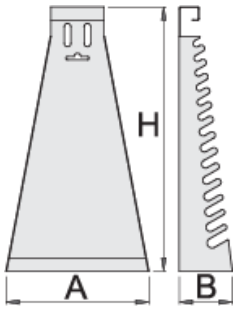

# 开口扳手金属架

977/1

配置文件

---

产品属性

- 材料:金属板材

- 环保无铅锡涂层

					
605160	6 - 32/12	180	50	330	420

\* Images of products are symbolic. All dimensions are in mm, and weight in grams. All listed dimensions may vary in tolerance.