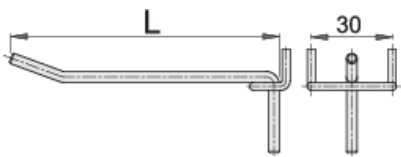

후크, 10개 세트

997.1

프로파일

제품 특징

- for display boards, display panel and tool cabinets
- it is possible to fix the hangers in a required position
- 크롬 도금

	L	D	
609478	35	4	100
609479	50	4	120

L

D

* Images of products are symbolic. All dimensions are in mm, and weight in grams. All listed dimensions may vary in tolerance.