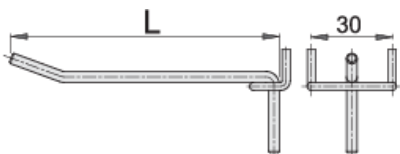

Hook, 10 pcs set

997.1

Profiles

Product features

- for display boards, display panel and tool cabinets
- it is possible to fix the hangers in a required position
- chrome plated

|  | L | D |  |
|--|----|---|---|
| 609478 | 35 | 4 | 100 |
| 609479 | 50 | 4 | 120 |

L

D

609480

80

4

134

609447

100

5

368

* Images of products are symbolic. All dimensions are in mm, and weight in grams. All listed dimensions may vary in tolerance.