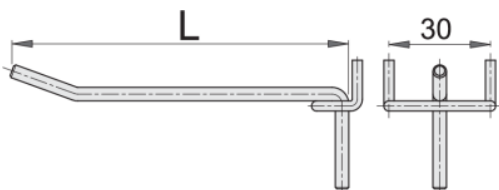

## Product attributes

- for display boards, display panel and tool cabinets
- it is possible to fix the hangers in a required position
- chrome plated

	L	D	
609478	35	4	20
609479	50	4	21
609480	80	4	15
609447	100	4	16
610559	150	5	30