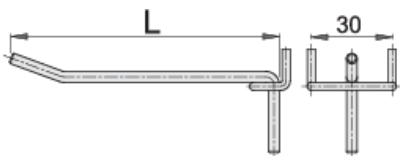

Hook, 10 pcs set

997.1

Profiles

Product features

- for display boards, display panel and tool cabinets
- it is possible to fix the hangers in a required position
- chrome plated

	L	D	
609478	35	4	100
609479	50	4	120

L

D

609480

80

4

134

609447

100

5

368

* Images of products are symbolic. All dimensions are in mm, and weight in grams. All listed dimensions may vary in tolerance.