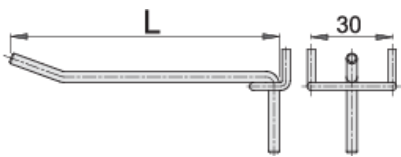

## 产品属性

- 用于展示板、展示面板和工具柜
- 可将挂架固定在规定位置
- 镀铬

	L	D	
609478	35	4	100
609479	50	4	120

L

D

609480

80

4

296

610560

200

5

368

\* Images of products are symbolic. All dimensions are in mm, and weight is in grams. All listed dimensions may vary in tolerance.