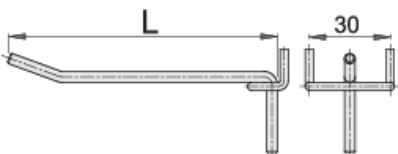

Hook, 10 pcs set

997.1

Profiles

Product features

- for display boards, display panel and tool cabinets
- it is possible to fix the hangers in a required position
- chrome plated

	L	D	
609478	35	4	100
609479	50	4	120

L

D

609480

80

4

134

609447

100

5

368

* Images of products are symbolic. All dimensions are in mm, and weight in grams. All listed dimensions may vary in tolerance.