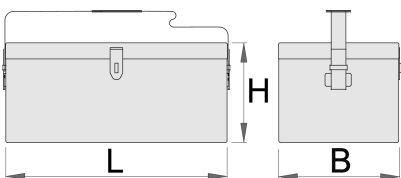

설치 툴 박스

960/6

프로파일

제품 특징

- 재질: 프리미엄 플러스 메탈
- coated with eco colour of Qualicoat quality standard
- with synthetic belt
- box can be locked with padlock

**L****B****H**

603673

550

* Images of products are symbolic. All dimensions are in mm, and weight is in grams. All listed dimensions may vary in tolerance.