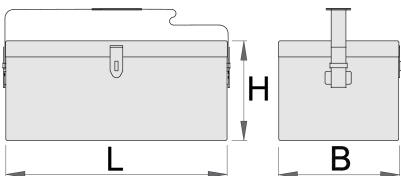

설치 툴 박스

960/6

프로파일

제품 특징

- 재질: 프리미엄 플러스 메탈
- coated with eco colour of Qualicoat quality standard
- with synthetic belt
- box can be locked with padlock

**L****B****H**

603673

550

* Images of products are symbolic. All dimensions are in mm, and weight in grams. All listed dimensions may vary in tolerance.