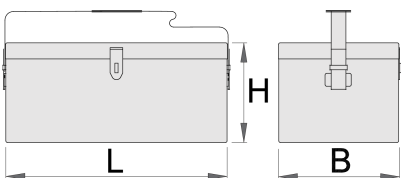

Installers tool box

960/6

Profiles

Product features

- material: premium PLUS sheet metal
- coated with eco colour of Qualicoat quality standard
- with synthetic belt
- box can be locked with padlock

**L****B****H**

230

4900

* Images of products are symbolic. All dimensions are in mm, and weight in grams. All listed dimensions may vary in tolerance.