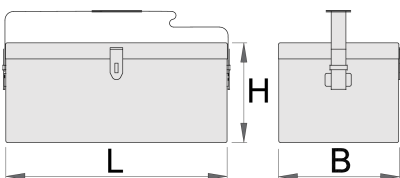

Installers tool box

960/6

Profiles

Product features

- material: premium PLUS sheet metal
- coated with eco colour of Qualicoat quality standard
- with synthetic belt
- box can be locked with padlock

**L****B****H**

230

4900

* Images of products are symbolic. All dimensions are in mm, and weight in grams. All listed dimensions may vary in tolerance.