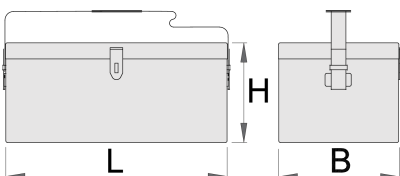

Installers tool box

960/6

Profiles

Product features

- material: premium PLUS sheet metal
- coated with eco colour of Qualicoat quality standard
- with synthetic belt
- box can be locked with padlock

**L****B****H**

230

4900

* Images of products are symbolic. All dimensions are in mm, and weight is in grams. All listed dimensions may vary in tolerance.