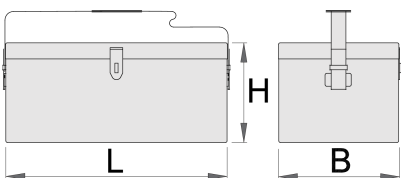

安装器工具箱

960/6

配置文件

产品属性

- 材料:金属板材
- 环保无铅镉涂层
- 附带合成带
- box can be locked with padlock

**L****B****H**

603673

550

* Images of products are symbolic. All dimensions are in mm, and weight in grams. All listed dimensions may vary in tolerance.